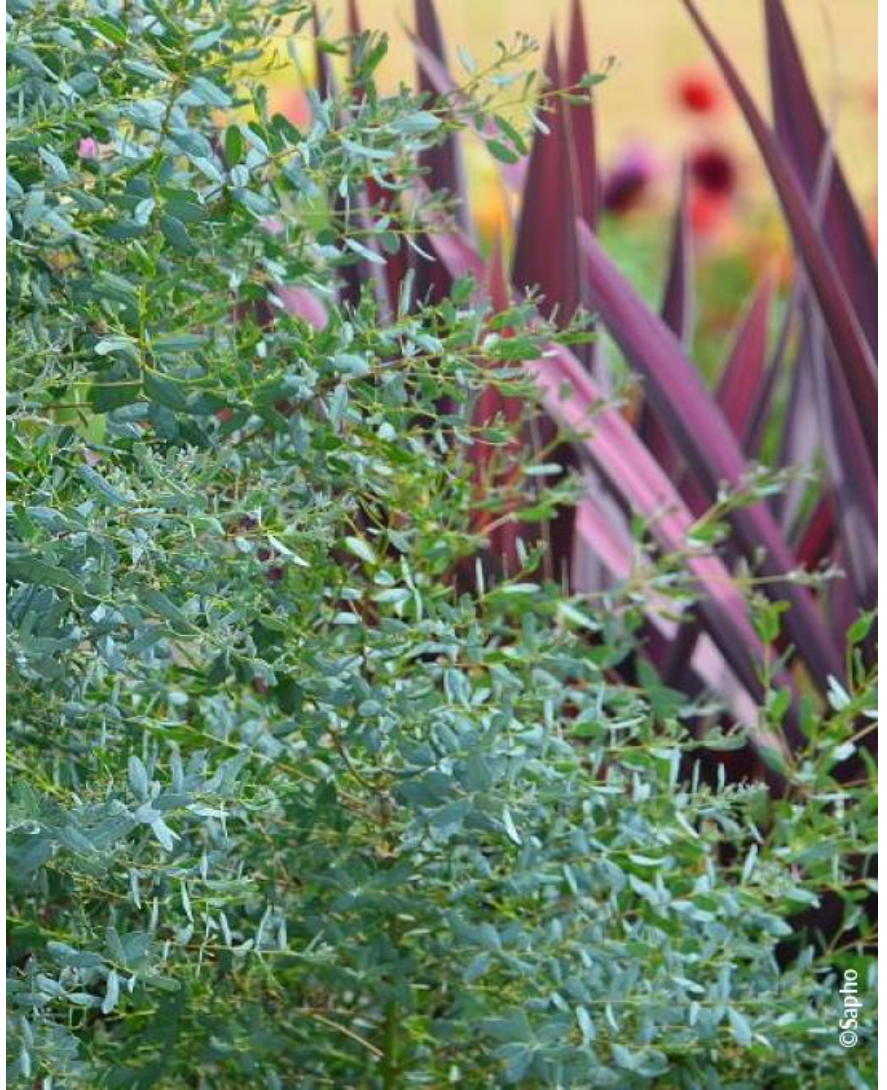

# EUCALYPTUS gunnii FRANCE BLEU (R) 'Rengun' cov

Cider Gum 'France Bleu'®

Evergreen compact tree, aromatic grey green attractive small leaves.

**Maintenance advice:** Pruning is not necessary but can be done at the end of winter. Cut down to about 30cm from the ground to maintain compact, leaving only the lovelier and better orientated new shoots.

**Botanical/Horticultural origin:** Horticultural origin :

**Use group:** Shrubs

**Height at 10 years:** 4 m

**Width at 10 years:** 1,5 m

**Growth:** Medium

**Fragrance:**

**Exposure:** Full sun

**Evergreen/Deciduous:**  
Evergreen

**Shape:** bushy

**Colour of leaves:** Blue green

**Colour of flowers:**

**Soil type:** Cool to dry

**Uses:** Border, Rockery,  
Tub/container

**Publisher:** Sapho

Calendar :

J F M A M J J A S O N D