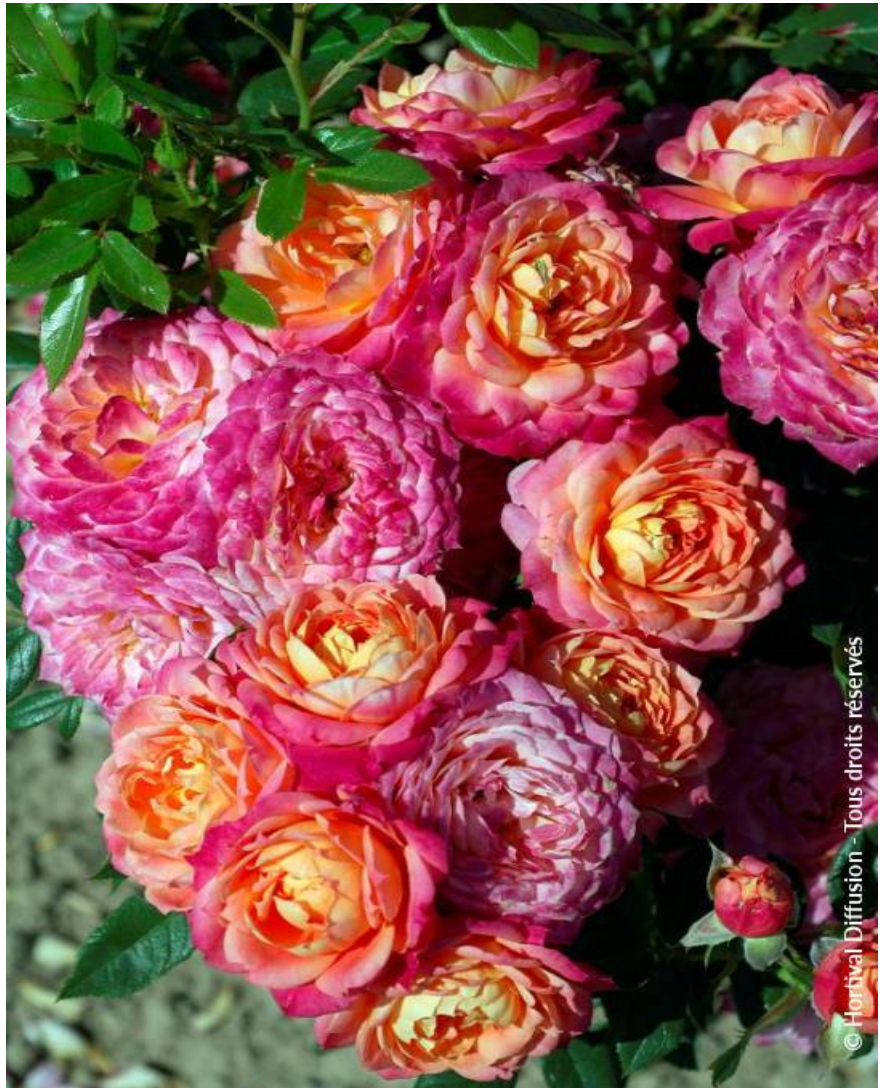

# ROSIER BRIOSA 'Barbrio' cov

Rose 'Briosa'®

© Hortival Diffusion - Tous droits réservés

© Hortival Diffusion - Tous droits réservés

© Hortival Diffusion - Tous droits réservés

- Maintenance advice:** Reduce to about 30cm from the ground. Remove the wilted flowers, to encourage repeat flowering. Water regularly the first year.
- Botanical/Horticultural origin:** Horticultural origin : breeder Roses Barni (IT) 2006
- Use group:** Shrubs
- Height at 10 years:** 1,5 m
- Width at 10 years:** 1 m
- Growth:** Medium
- Fragrance:** Yes

- Exposure:** Full sun
- Evergreen/Deciduous:** Deciduous
- Shape:** bushy
- Colour of leaves:** Green
- Colour of flowers:** Yellow/pink
- Soil type:** Cool to dry
- Uses:** Tub/container, Border,
- Publisher:** Primavera