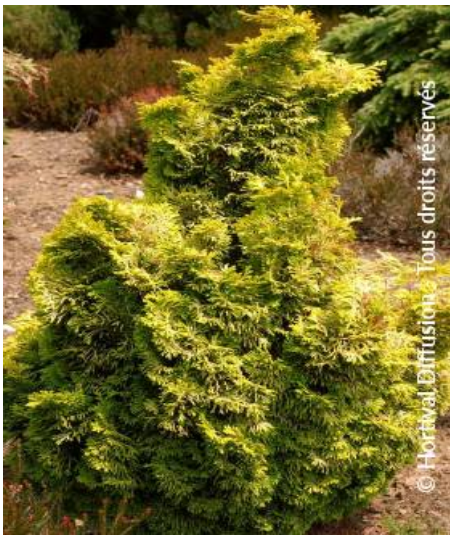

CHAMAECYPARIS obtusa 'AURORA'

Hinoki False Cypress 'Aurora', Chamaecyparis obtusa 'Aurora'

Conical small conifer with dense compact foliage, yellowish green.

Maintenance advice: Pruning is often unnecessary for this variety. Water abundantly and regularly for the first 2 years.

Botanical/Horticultural origin: Horticultural origin : breeders M. Kostner & Z; Boskoop (NL) 1982

Use group: Conifers

Height at 10 years: 1,5 m

Width at 10 years: 1 m

Growth: Slow

Fragrance:

Exposure: Sun - Half shade

Evergreen/Deciduous:

Evergreen

Shape: rounded, ball, globe

Colour of leaves: Yellow, gold

Colour of flowers:

Soil type: Cool

Uses: Rockery, Tub/container, Border

Calendar :