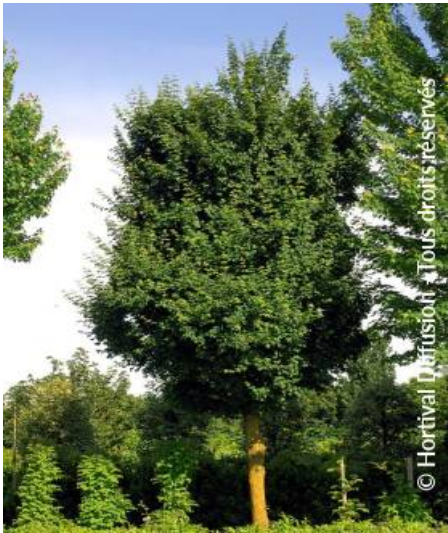

ACER campestre 'ELSRIJK'

Field maple 'Elsrijk', Hedge maple 'Elsrijk'

-  **Maintenance advice:** Pruning unnecessary.
-  **Botanical/Horticultural origin:** Horticultural origin : breeder P.C. Broerse, Amstelveen (NL) 1953
-  **Use group:** Trees
-  **Height at 10 years:** 10 m
-  **Width at 10 years:** 4 m
-  **Growth:** Fast
-  **Fragrance:** No

-  **Exposure:** Full sun
-  **Evergreen/Deciduous:** Deciduous
-  **Shape:** fastigiate, columnar
-  **Colour of leaves:** Green
-  **Colour of flowers:** Green yellow
-  **Soil type:** Cool to dry
-  **Uses:** Free standing specimen, Street tree,