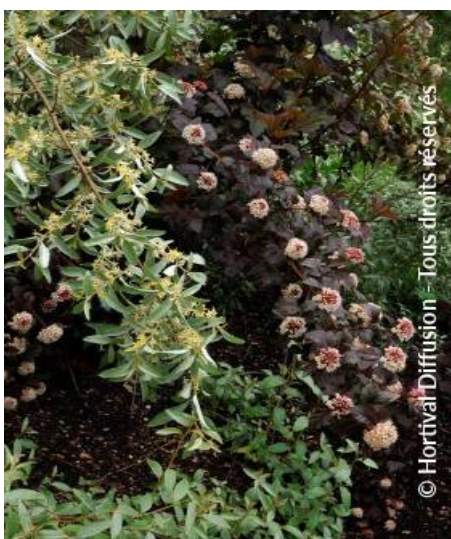

ELAEAGNUS commutata 'ZEMPIN'

Silver berry 'Zempin' , Silverberry 'Zempin' , Wolf willow 'Zempin'

© Hortival Diffusion - Tous droits réservés

© Hortival Diffusion - Tous droits réservés

© Hortival Diffusion - Tous droits réservés

Vigorous large deciduous shrub, beautiful grey leaves, highly scented flowers.

Maintenance advice: At the end of winter, cut off old branches and eliminate, if necessary, any regrowth.

Botanical/Horticultural origin: East of North America: selection from Scandinavia, near Zempin.

Use group: Shrubs

Height at 10 years: 4 m

Width at 10 years: 3 m

Growth: Fast

Fragrance: Yes

Exposure: Full sun

Evergreen/Deciduous:
Deciduous

Shape: bushy

Colour of leaves: Silver grey

Colour of flowers: Cream white

Soil type: Indifferent

Uses: Free standing specimen, Border, Country hedge

Calendar :

J F M A M J J A S O N D