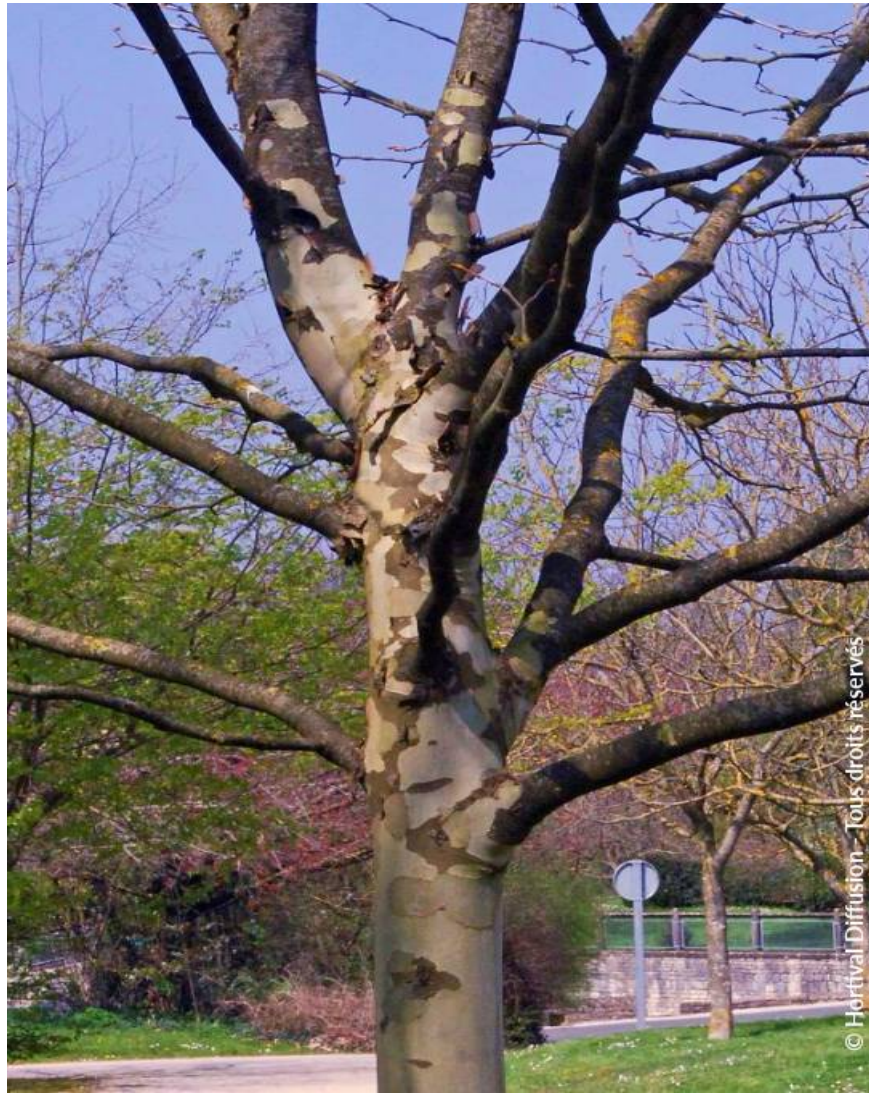

PLATANUS x hispanica 'PYRAMIDALIS'

London Plane

-  **Maintenance advice:** Tolerates pruning in autumn and winter if necessary. Natural forms are always prettier, so it's better trimming not too severely, respecting the natural shape.
-  **Botanical/Horticultural origin:** Horticultural origin : selected in France before 1850
-  **Use group:** Trees
-  **Height at 10 years:** 15 m
-  **Width at 10 years:** 10 m
-  **Growth:** Fast
-  **Fragrance:** No

-  **Exposure:** Full sun
-  **Evergreen/Deciduous:** Deciduous
-  **Shape:** conical, pyramidal
-  **Colour of leaves:** Green
-  **Colour of flowers:**
-  **Soil type:** Indifferent
-  **Uses:** Free standing specimen, Street tree,