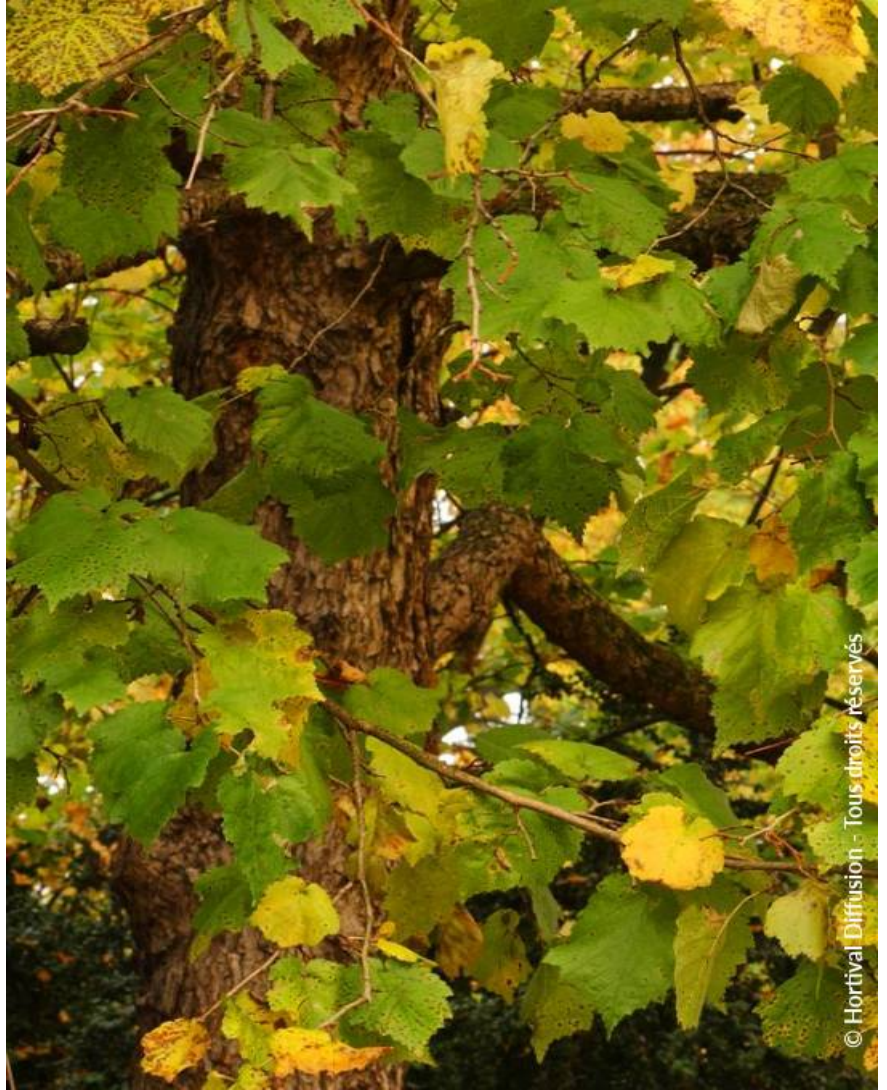

CORYLUS colurna

Turkish hazel

© Hortival Diffusion - Tous droits réservés

© Hortival Diffusion - Tous droits réservés

© Hortival Diffusion - Tous droits réservés

-  **Maintenance advice:** Pruning is rarely necessary
-  **Botanical/Horticultural origin:** Balkans, Southeast Europe
-  **Use group:** Trees
-  **Height at 10 years:** 10 m
-  **Width at 10 years:** 6 m
-  **Growth:** Fast
-  **Fragrance:** No

-  **Exposure:** Sun - Half shade
-  **Evergreen/Deciduous:** Deciduous
-  **Shape:** conical, pyramidal
-  **Colour of leaves:** Green
-  **Colour of flowers:** Green yellow
-  **Soil type:** Indifferent
-  **Uses:** Free standing specimen, Street tree,