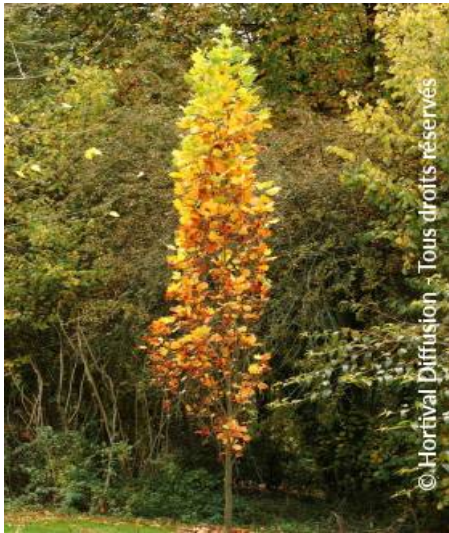

# LIRIODENDRON tulipifera 'FASTIGIATUM'

tulip tree 'Fastigiatum'

© Hortival Diffusion - Tous droits réservés

© Hortival Diffusion - Tous droits réservés

© Hortival Diffusion - Tous droits réservés

Deciduous tree of upright habit. Produces its distinctive tulip flowers while young.

**Use group:** Trees

**Height at 10 years:** 10 m

**Width at 10 years:** 1,5 m

**Growth:** Fast

**Fragrance:** No

**Exposure:** Sun - Half shade

**Evergreen/Deciduous:**  
Deciduous

**Shape:** fastigate, columnar

**Colour of leaves:** Green

**Colour of flowers:** Green  
yellow

**Soil type:** Moist to cold

**Uses:** Free standing  
specimen, Border, Street tree

Calendar :

J F M A M J J A S O N D