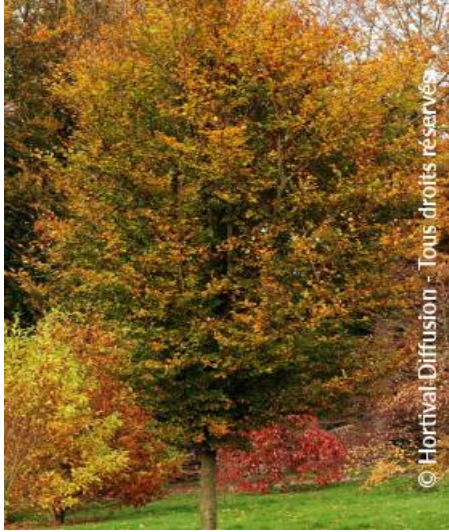

# FAGUS sylvatica

common beech, European beech

© Hortival Diffusion - Tous droits réservés

© Hortival Diffusion - Tous droits réservés

© Hortival Diffusion - Tous droits réservés

**Maintenance advice:** Formation pruning if necessary in autumn-winter.

**Botanical/Horticultural origin:** Europe

**Use group:** Trees

**Height at 10 years:** 20 m

**Width at 10 years:** 15 m

**Growth:** Medium

**Fragrance:** No

**Exposure:** Sun - Half shade

**Evergreen/Deciduous:**  
Deciduous

**Shape:** large head

**Colour of leaves:** Green

**Colour of flowers:** Absent

**Soil type:** Indifferent

**Uses:** Free standing specimen, Hedge, Country hedge

Calendar :

J F M A M J J A S O N D