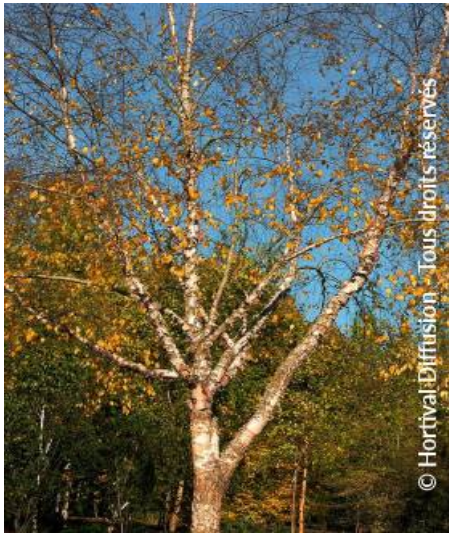

BETULA nigra 'HERITAGE'

black birch [Heritage]

River birch with light brown to cream peeling bark. Yellow autumn colour.

Maintenance advice: In winter, remove dead wood and limit its vegetation if necessary. Water regularly and abundantly for the first two years.

Botanical/Horticultural origin: Found in St Louis, Missouri by Earl Cully (US) 1968

Use group: Trees

Height at 10 years: 10 m

Width at 10 years: 4 m

Growth: Fast

Fragrance: No

Exposure: Sun - Half shade

Evergreen/Deciduous:
Deciduous

Shape: conical, pyramidal

Colour of leaves: Green

Colour of flowers: Green
yellow

Soil type: Cool to dry

Uses: Free standing
specimen, Border,

Calendar :

J F M A M J J A S O N D