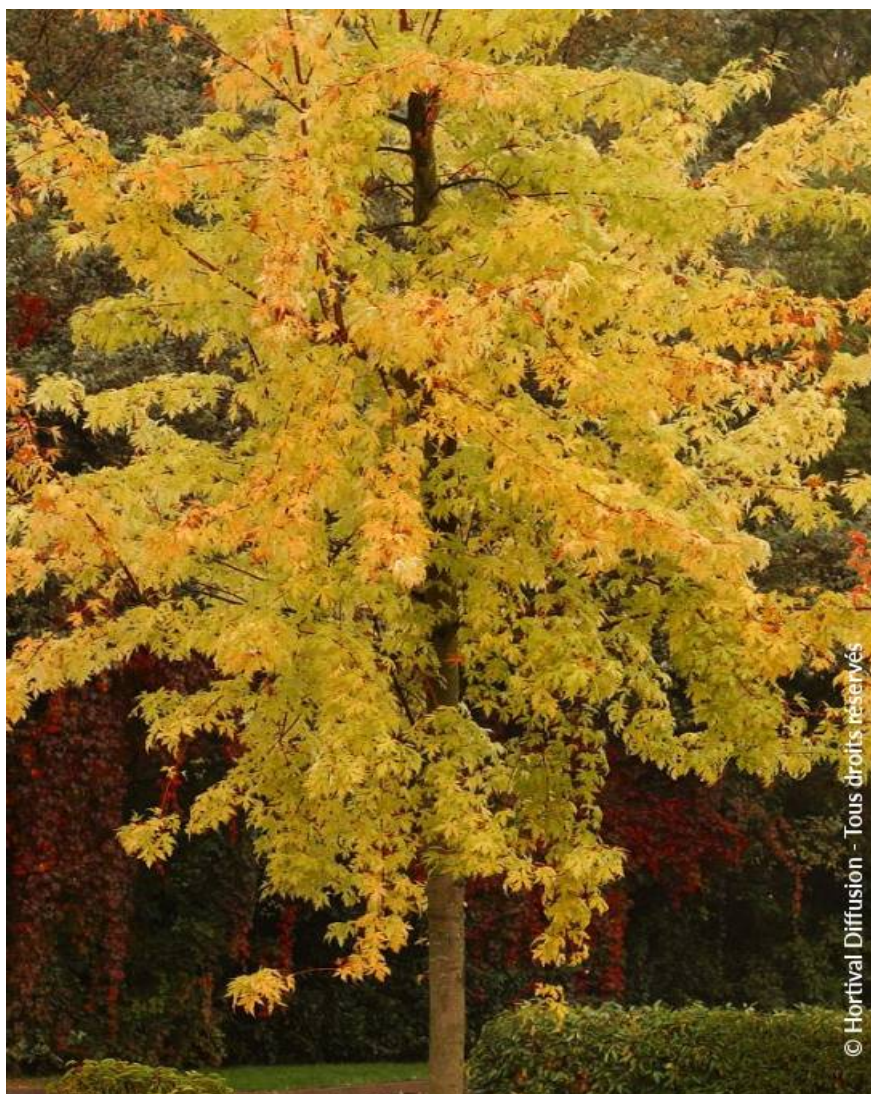

ACER saccharinum 'LACINIATUM WIERI'

Wier maple

© Hortival Diffusion - Tous droits réservés

© Hortival Diffusion - Tous droits réservés

© Hortival Diffusion - Tous droits réservés

-  **Maintenance advice:** Tolerates well pruning if necessary in autumn
-  **Botanical/Horticultural origin:** Horticultural origin; bred by Wier (GB) before 1875
-  **Use group:** Trees
-  **Height at 10 years:** 20 m
-  **Width at 10 years:** 20 m
-  **Growth:** Fast
-  **Fragrance:** No

-  **Exposure:** Full sun
-  **Evergreen/Deciduous:** Deciduous
-  **Shape:** conical, pyramidal
-  **Colour of leaves:** Green
-  **Colour of flowers:** Absent
-  **Soil type:** Cool to dry
-  **Uses:** Free standing specimen, Street tree,